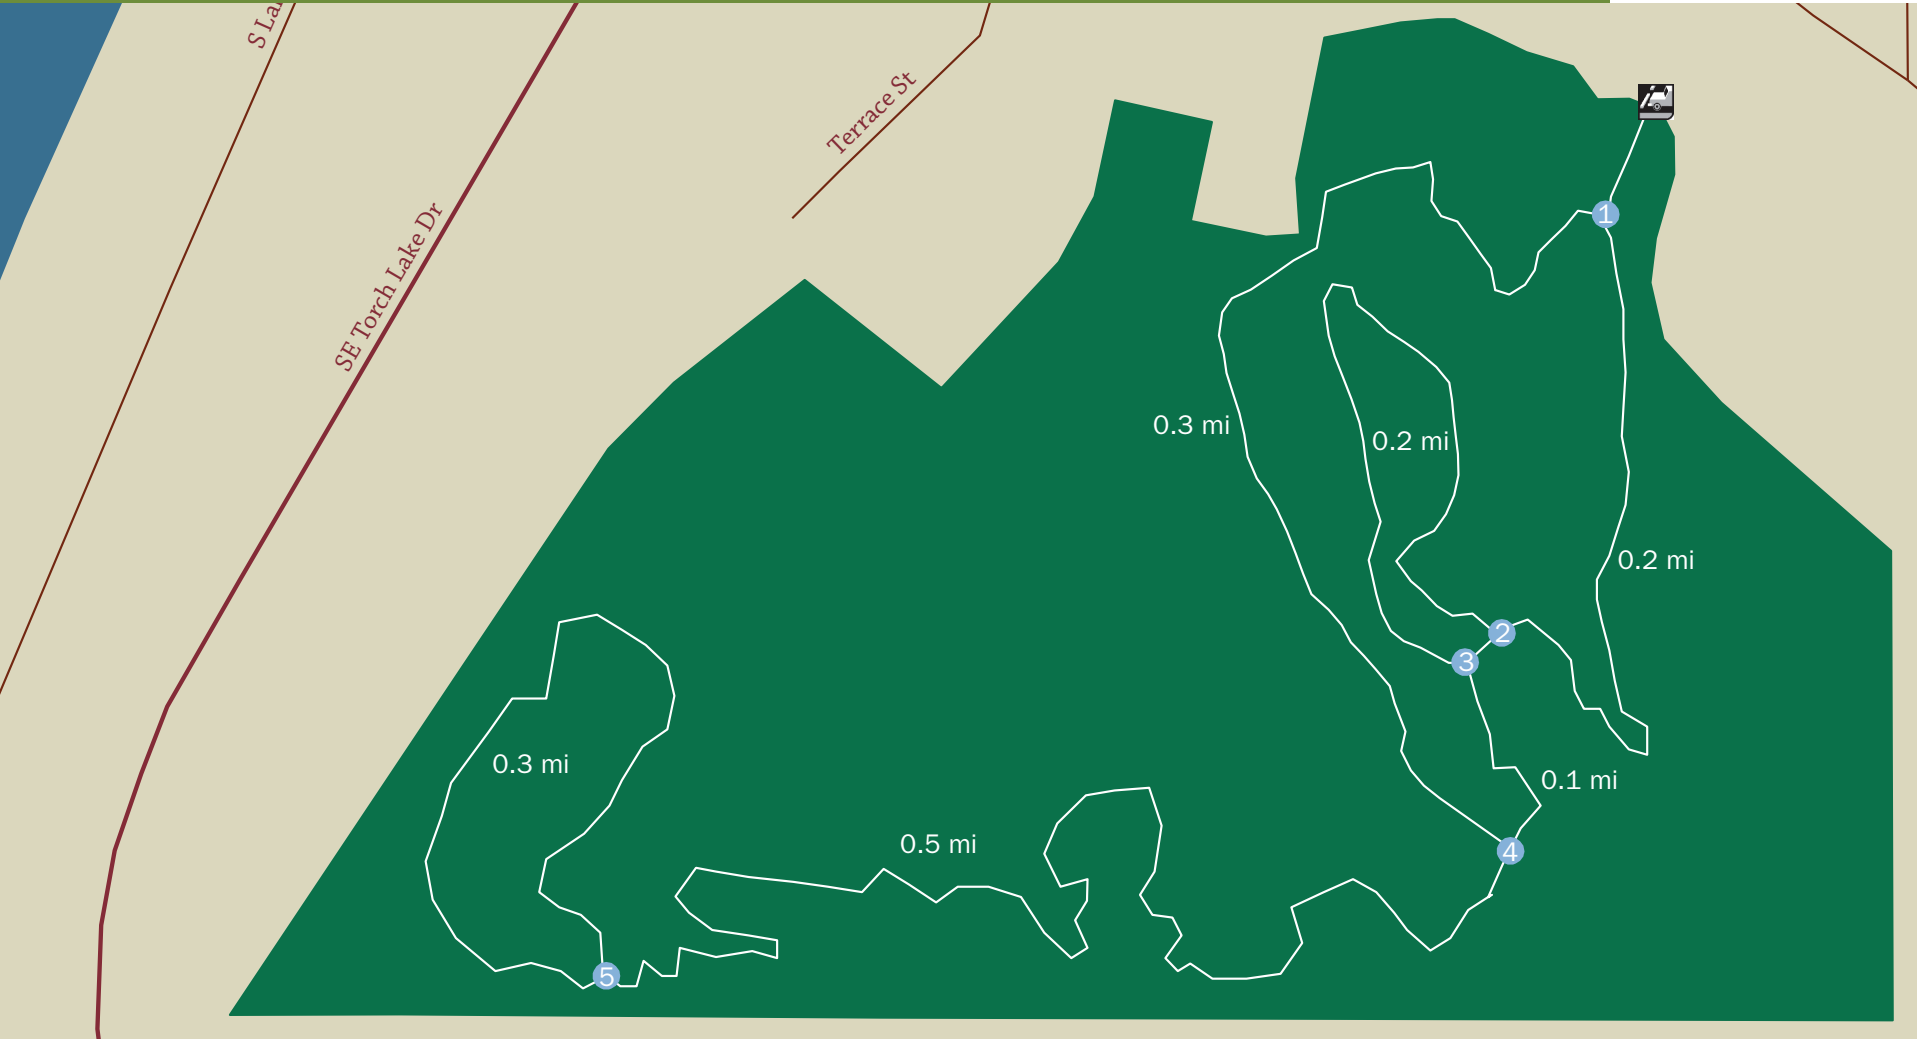

COY MOUNTAIN NATURAL AREA

Helena
Township

PROTECTING SIGNIFICANT NATURAL, SCENIC, AND FARM LANDS—AND ADVANCING STEWARDSHIP—NOW AND FOR FUTURE GENERATIONS

GTRLC.ORG

LEGEND

Natural Area

Hiking Trails

Parking Area

Intersections/ Trail Maps