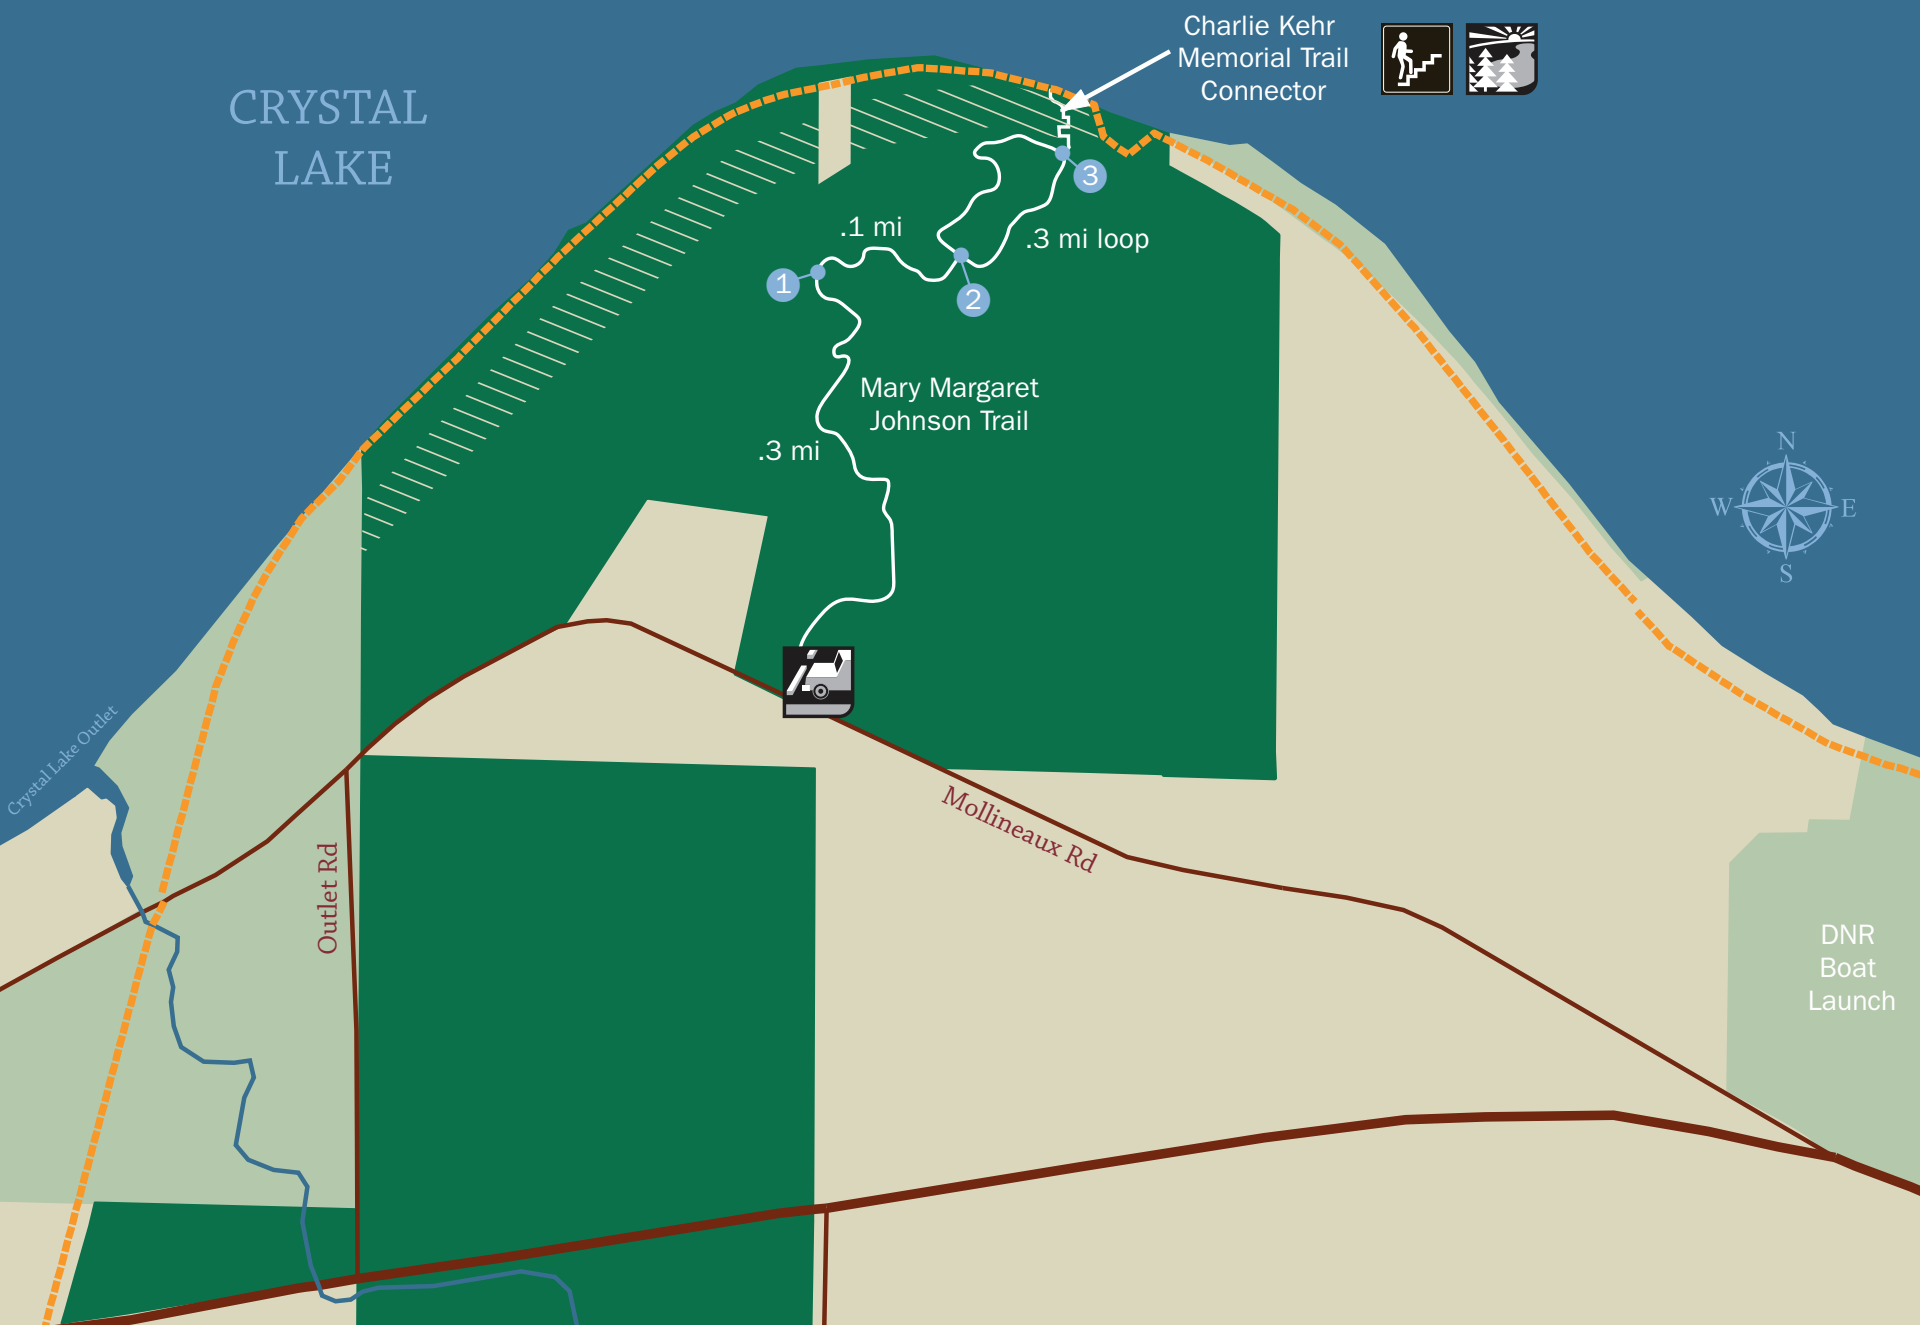

RAILROAD POINT NATURAL AREA

PROTECTING SIGNIFICANT NATURAL, SCENIC, AND FARM LANDS—AND ADVANCING STEWARDSHIP—NOW AND FOR FUTURE GENERATIONS

GTRLC.ORG

LEGEND

- Natural Area
- State Land
- Hiking Trails
- Betsie Valley Trail
- Intersections/ Trail Maps
- Parking